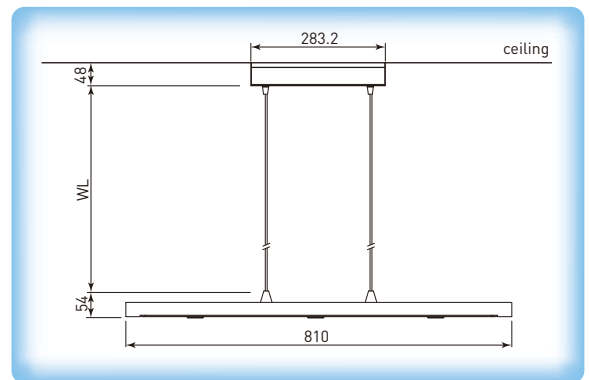

X-Linear LED Pendant Light SCL-PNT2712-75

- With linear canopy, surface mounting on ceiling
- Delicate finish: porcelain white (WTM) / bright silver
- Two lengths of fiber glass DC wire (WL) available

Illustration	Article Code	Model	Light Color / Wire Length (WL)
		SCL-PNT2712-75	
			• 810mm L. 3 x 5W (15W), with LD700.6 LED driver
	08.345713.621	SCL-PNT2712-75WTM-WL132-CW	cool white / 1,320mm
	08.345713.611	SCL-PNT2712-75WTM-WL132-WW	warm white / 1,320mm
	08.445713.621	SCL-PNT2712-75WTM-WL182-CW	cool white / 1,820mm
08.445713.611	SCL-PNT2712-75WTM-WL182-WW	warm white / 1,820mm	